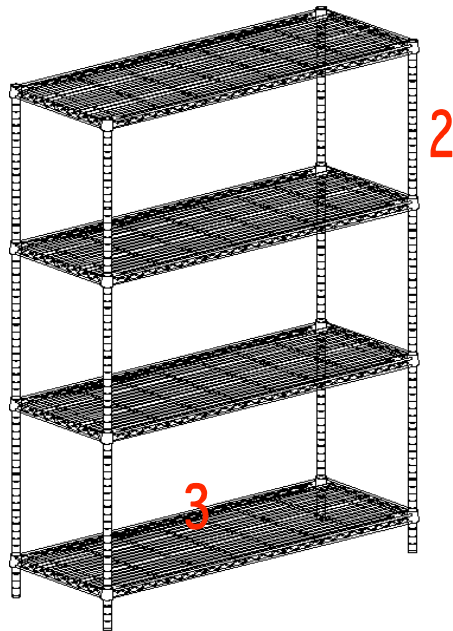

IF YOU ARE REQUIRED TO ORDER PARTS PLEASE USE THE LIST BELOW

WIRE SHELVING 14" x 36" x 54" FOUR SHELF / BLACK

4

5

6

7

- WSW-143654-4B 1-LP
- WSW-143654-4B 2-UP
- WSW-143654-4B 3-WD
- WSW-143654-4B 4-PC
- WSW-143654-4B 5-PB
- WSW-143654-4B 6-LF
- WSW-143654-4B 7-TRH
- WSW-143654-4B 8-CH

- Lower Post
- Upper Post
- Wire Deck
- Posts Connector
- Plastic Brackets
- Leveling Foot
- Tipping Restraint Hardware
- Complete Hardware