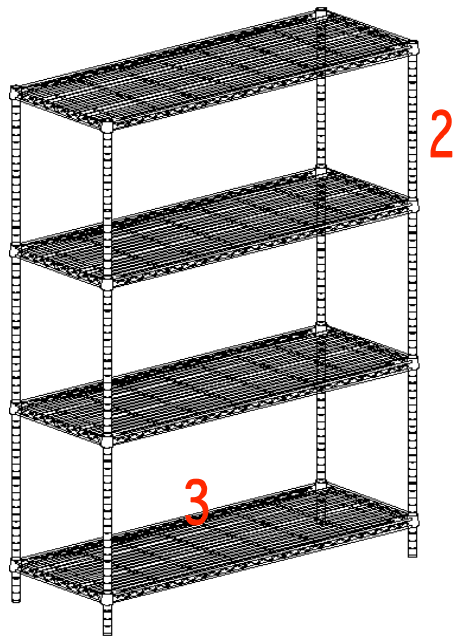

IF YOU ARE REQUIRED TO ORDER PARTS PLEASE USE THE LIST BELOW

WIRE SHELVING 14" x 36" x 54" FOUR SHELF / CHROME

- WSW-143654-4C 1-LP
- WSW-143654-4C 2-UP
- WSW-143654-4C 3-WD
- WSW-143654-4C 4-PC
- WSW-143654-4C 5-PB
- WSW-143654-4C 6-LF
- WSW-143654-4C 7-TRH
- WSW-143654-4C 8-CH

- Lower Post
- Upper Post
- Wire Deck
- Posts Connector
- Plastic Brackets
- Leveling Foot
- Tipping Restraint Hardware
- Complete Hardware