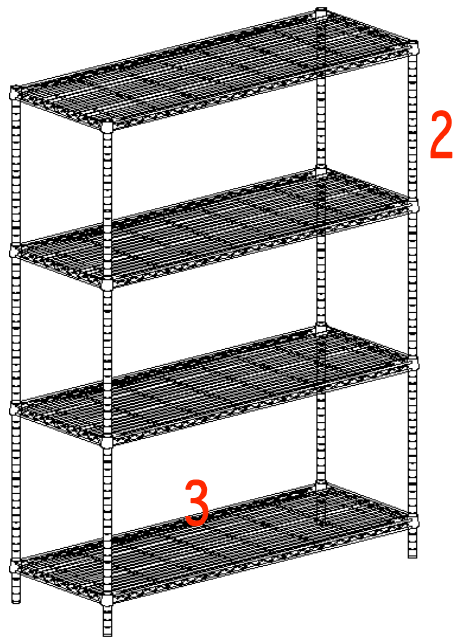

**IF YOU ARE REQUIRED TO ORDER PARTS PLEASE USE THE LIST BELOW**

**WIRE SHELVING 14" x 36" x 54" FOUR SHELF / WHITE**

**4**

**5**

**6**

**7**

- WSW-143654-4W 1-LP
- WSW-143654-4W 2-UP
- WSW-143654-4W 3-WD
- WSW-143654-4W 4-PC
- WSW-143654-4W 5-PB
- WSW-143654-4W 6-LF
- WSW-143654-4W 7-TRH
- WSW-143654-4W 8-CH

- Lower Post
- Upper Post
- Wire Deck
- Posts Connector
- Plastic Brackets
- Leveling Foot
- Tipping Restraint Hardware
- Complete Hardware