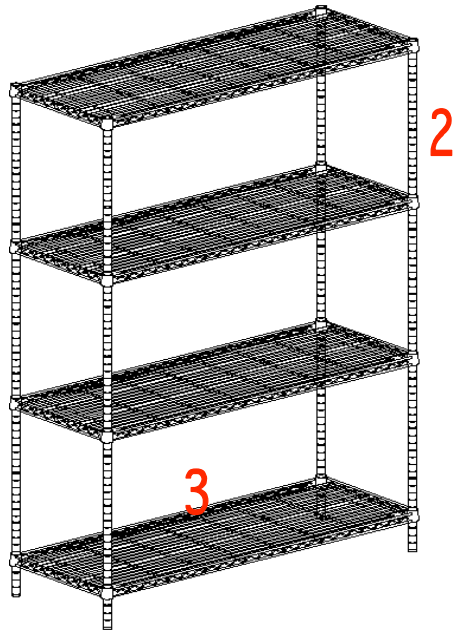

IF YOU ARE REQUIRED TO ORDER PARTS PLEASE USE THE LIST BELOW

WIRE SHELVING 18" x 48" x 72" FOUR SHELF / BLACK

4

5

6

7

- WSW-184872-4B 1-LP
- WSW-184872-4B 2-UP
- WSW-184872-4B 3-WD
- WSW-184872-4B 4-PC
- WSW-184872-4B 5-PB
- WSW-184872-4B 6-LF
- WSW-184872-4B 7-TRH
- WSW-184872-4B 8-CH

- Lower Post
- Upper Post
- Wire Deck
- Posts Connector
- Plastic Brackets
- Leveling Foot
- Tipping Restraint Hardware
- Complete Hardware