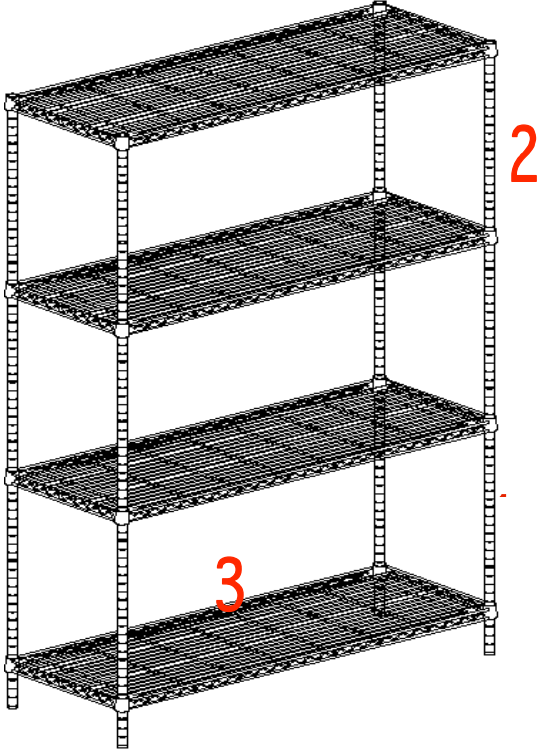

IF YOU ARE REQUIRED TO ORDER PARTS PLEASE USE THE LIST BELOW

WIRE SHELVING 18" x 48" x 72" FOUR SHELF / CHROME

4

5

6

7

- WSW-184872-4C 1-LP
- WSW-184872-4C 2-UP
- WSW-184872-4C 3-WD
- WSW-184872-4C 4-PC
- WSW-184872-4C 5-PB
- WSW-184872-4C 6-LF
- WSW-184872-4C 7-TRH
- WSW-184872-4C 8-CH

- Lower Post
- Upper Post
- Wire Deck
- Posts Connector
- Plastic Brackets
- Leveling Foot
- Tipping Restraint Hardware
- Complete Hardware