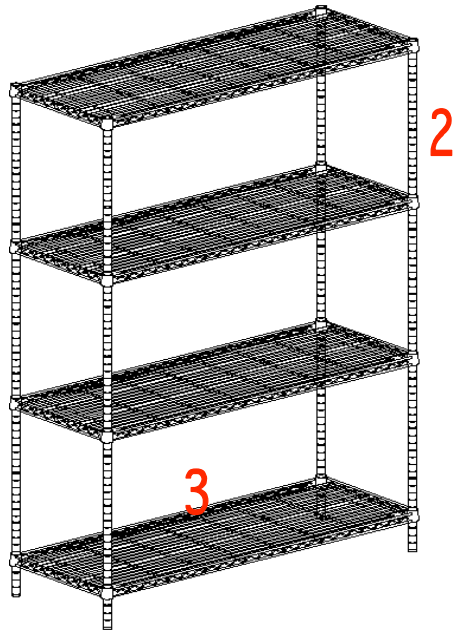

IF YOU ARE REQUIRED TO ORDER PARTS PLEASE USE THE LIST BELOW

WIRE SHELVING 18" x 48" x 72" FOUR SHELF / WHITE

4

5

6

7

- WSW-184872-4W 1-LP
- WSW-184872-4W 2-UP
- WSW-184872-4W 3-WD
- WSW-184872-4W 4-PC
- WSW-184872-4W 5-PB
- WSW-184872-4W 6-LF
- WSW-184872-4W 7-TRH
- WSW-184872-4W 8-CH

- Lower Post
- Upper Post
- Wire Deck
- Posts Connector
- Plastic Brackets
- Leveling Foot
- Tipping Restraint Hardware
- Complete Hardware