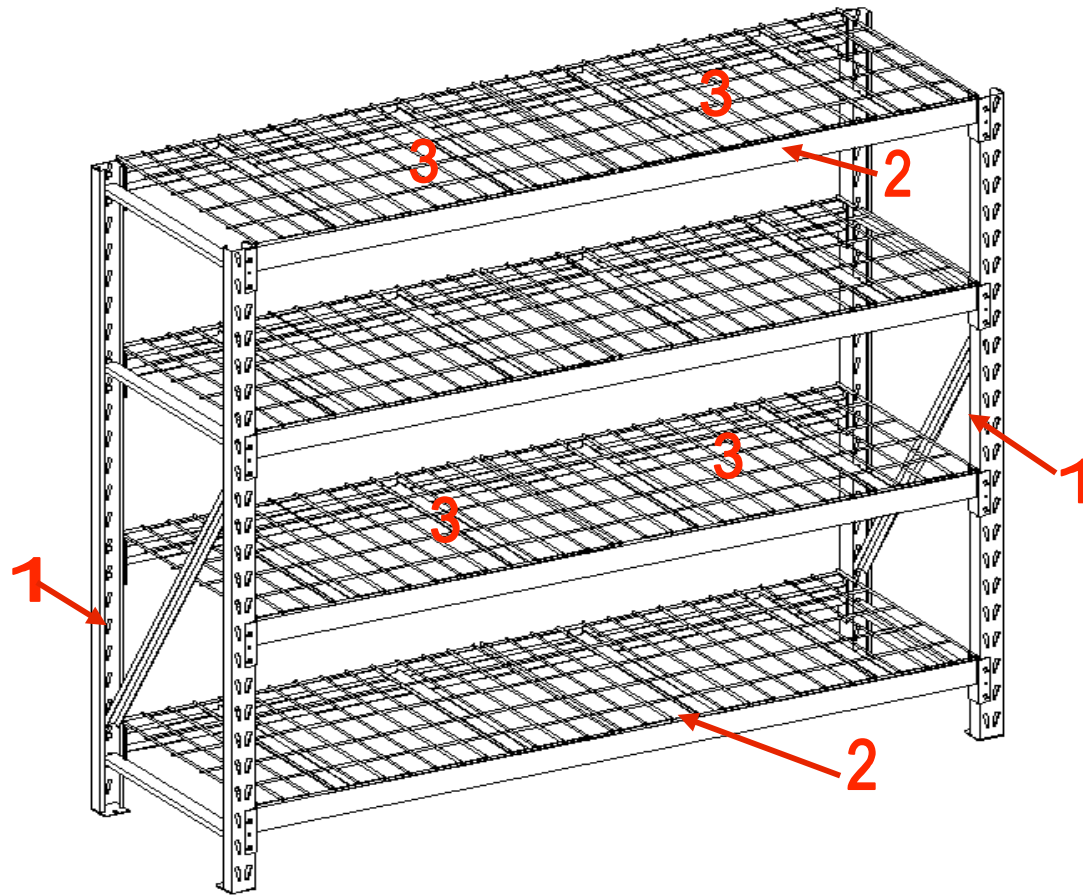

IF YOU REQUIRED TO ORDER PARTS PLEASE USE THE LIST BELOW

## Industrial Rack

WS7224WDD	1-UF	Upright Frame
WS7224WDD	2-CB	Cross Beam
WS7224WDD	3-WD	Wire Deck